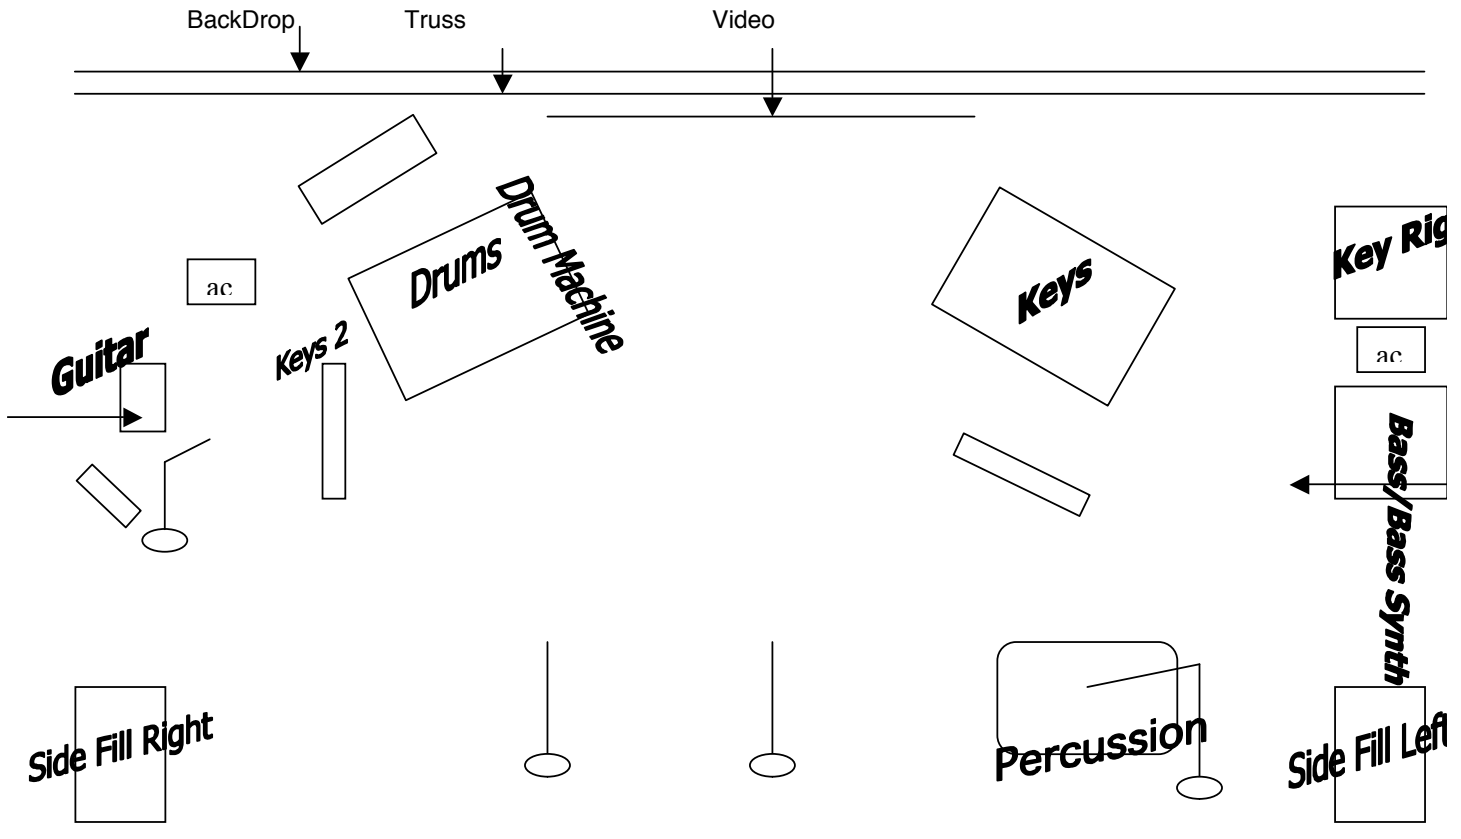

TOY FACTORY

Input List 2009

Channel	Mic	Gate	Comp	Stand
1 KIK	Beta 58	Tunable	yes	Sm Boom
2 Snare	Beta 98	Tunable	yes	Sm Boom
3 Hat	Sm81			Clip
4 Tom 1	Beta 98	Tunable	yes	Clip
5 Tom 2	Beta 98	Tunable	yes	Clip
6 Floor	Beta 98	Tunable	yes	Clip
7 OvH Left	Sm81			Boom
8 OvH Right	Sm81			Boom
9 Drum Track	D.I.			
10 Congas Low	Sm57	Tunable		Sm Boom
11 Congas Hi	Sm57	Tunable		Sm Boom
12 Timbales	Sm57			Sm Boom
13 Bass	D.I.		yes	
14 Bass Synth	D.I.		yes	
15 Motif	D.I.			
16 Triton	D.I.			
17 2080	D.I.			
18 Keys 2	D.I.			
19 Guitar	Sennheiser 609			Hang
20 Gtr Vox	RF SM 58	yes	yes	Tele -Boom
21 Joon Stg RT Vox	RF SM 58	yes	yes	Straight
22 Gette Center Vox	RF SM 58	yes	yes	Straight
23 Mark Perc Vocal	RF SM 58	yes	yes	Tele -Boom
24 Dum verb				
25 Vox Verb				
26 VoxDelay				
27 Snr Verb				
28				
29				
30				
31				
32				

TOY FACTORY STAGE PLOT 2009

All direct boxes are included in each rig Artist provided
 Looms included for Bass/Bass Synth and Keys Rig.
 Mic Cables needed for guitar and keys 2
 Shure wireless 58's for all vocals.
 This is very important as vocals sing from different positions so as to
 maintain monitor mix integrity mics travel with singer
 Toy Factory uses 2 ear mixes and 3 wedge mixes (Percussion, Guitar, and
 Drum mix w Sub)
 TF can provide ear mixes if needed
 Please call Daren Owens for changes
 317.506.8607